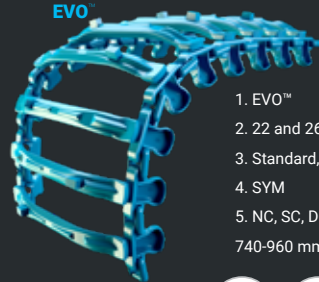

EX™

- 1. EX™
- 2. 22 and 26 mm
- 3. Standard and Narrow
- 4. SYM
- 5. NC, SC, DC and RC
- 774-960 mm width

OF™

- 1. OF™
- 2. 22 and 26 mm
- 3. Standard, Narrow and Soft
- 4. SYM
- 5. NC, SC, DC and RC
- 655-906 mm width

EVO™

- 1. EVO™
- 2. 22 and 26 mm
- 3. Standard, Narrow and Soft
- 4. SYM
- 5. NC, SC, DC and RC
- 740-960 mm width

ECO™

- 1. ECO™
- 2. 22 and 26 mm
- 3. Standard, Narrow, Soft and Wide
- 4. SYM
- 5. NC, SC, DC and RC
- 615-1135 mm width

KovaX™

- 1. KovaX™
- 2. 22 and 26 mm
- 3. Standard, Narrow and Soft
- 4. SYM and OSS
- 5. NC, SC, DC and RC
- 680-950 mm width

Baltic™

- 1. Baltic™
- 2. 22 and 26 mm
- 3. Standard, Narrow and Soft
- 4. SYM, ASYM and OSS
- 5. NC, SC, DC and RC
- 650-1210 mm width

EX™

EVO™

Baltic™

WT - Skidder