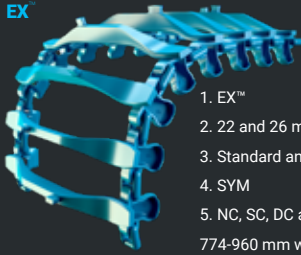

EX™

- 1. EX™
- 2. 22 and 26 mm
- 3. Standard and Narrow
- 4. SYM
- 5. NC, SC, DC and RC
- 774-960 mm width

OF™

- 1. OF™
- 2. 22 and 26 mm
- 3. Standard, Narrow and Soft
- 4. SYM
- 5. NC, SC, DC and RC
- 655-906 mm width

EVO™

- 1. EVO™
- 2. 22 and 26 mm
- 3. Standard, Narrow and Soft
- 4. SYM
- 5. NC, SC, DC and RC
- 740-960 mm width

ECO™

- 1. ECO™
- 2. 22 and 26 mm
- 3. Standard, Narrow, Soft and Wide
- 4. SYM
- 5. NC, SC, DC and RC
- 615-1135 mm width

KovaX™

- 1. KovaX™
- 2. 22 and 26 mm
- 3. Standard, Narrow and Soft
- 4. SYM and OSS
- 5. NC, SC, DC and RC
- 680-950 mm width

Baltic™

- 1. Baltic™
- 2. 22 and 26 mm
- 3. Standard, Narrow and Soft
- 4. SYM, ASYM and OSS
- 5. NC, SC, DC and RC
- 650-1210 mm width

EX™

EVO™

Baltic™

WT - Skidder