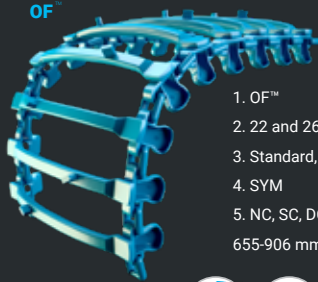

EX™

- 1. EX™
- 2. 22 and 26 mm
- 3. Standard and Narrow
- 4. SYM
- 5. NC, SC, DC and RC
- 774-960 mm width

OF™

- 1. OF™
- 2. 22 and 26 mm
- 3. Standard, Narrow and Soft
- 4. SYM
- 5. NC, SC, DC and RC
- 655-906 mm width

EVO™

- 1. EVO™
- 2. 22 and 26 mm
- 3. Standard, Narrow and Soft
- 4. SYM
- 5. NC, SC, DC and RC
- 740-960 mm width

ECO™

- 1. ECO™
- 2. 22 and 26 mm
- 3. Standard, Narrow, Soft and Wide
- 4. SYM
- 5. NC, SC, DC and RC
- 615-1135 mm width

KovaX™

- 1. KovaX™
- 2. 22 and 26 mm
- 3. Standard, Narrow and Soft
- 4. SYM and OSS
- 5. NC, SC, DC and RC
- 680-950 mm width

Baltic™

- 1. Baltic™
- 2. 22 and 26 mm
- 3. Standard, Narrow and Soft
- 4. SYM, ASYM and OSS
- 5. NC, SC, DC and RC
- 650-1210 mm width

EX™

EVO™

Baltic™

WT - Skidder