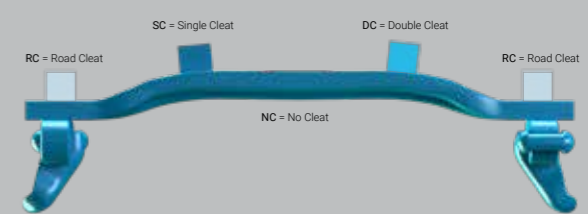

670-1220 mm width

Allround

FLOTATION

1. Cross member Profile

2. Link system

22 – 26 – 29 – 30 and Max

3. Version

Standard, Soft and Narrow

4. Position

SYM = Symmetric
ASYM = Asymmetric
OSS = One Side Short

5. Cleat

NC = No Cleat
SC = Single Cleat
DC = Double Cleat
RC = Road Cleat

EX™

- 1. EX™
- 2. 22 and 26 mm
- 3. Standard and Narrow
- 4. SYM
- 5. NC, SC, DC and RC
- 774-960 mm width

OF™

- 1. OF™
- 2. 22 and 26 mm
- 3. Standard, Narrow and Soft
- 4. SYM
- 5. NC, SC, DC and RC
- 655-906 mm width

EVO™

- 1. EVO™
- 2. 22 and 26 mm
- 3. Standard, Narrow and Soft
- 4. SYM
- 5. NC, SC, DC and RC
- 740-960 mm width