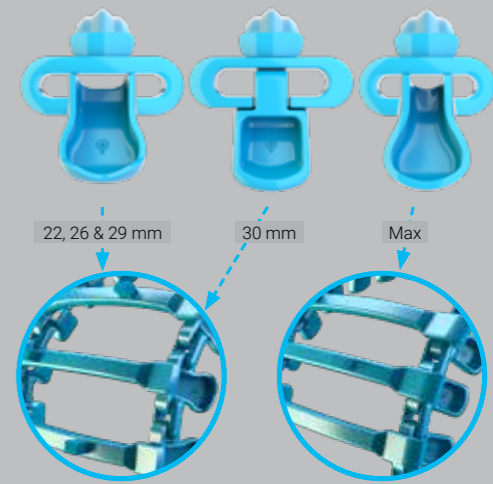

680-950 mm width

Combination™

1. EVO-Baltic™
2. 22, 26, 29, 30 mm and Max
3. Standard, Narrow and Soft
4. SYM
5. NC, SC, DC and RC

670-960 mm width

U™

1. U™
2. 22, 26, 29, 30 mm and Max
3. Standard, Narrow and Soft
4. SYM, ASYM and OSS
5. NC, SC, DC and RC

670-1220 mm width

Allround

FLOTATION

1. Cross member Profile

2. Link system

22 – 26 – 29 – 30 and Max

3. Version

Standard, Soft and Narrow

4. Position

SYM = Symmetric
ASYM = Asymmetric
OSS = One Side Short

5. Cleat

NC = No Cleat
SC = Single Cleat
DC = Double Cleat
RC = Road Cleat

EX™

- 1. EX™
- 2. 22 and 26 mm
- 3. Standard and Narrow
- 4. SYM
- 5. NC, SC, DC and RC
- 774-960 mm width

OF™

- 1. OF™
- 2. 22 and 26 mm
- 3. Standard, Narrow and Soft
- 4. SYM
- 5. NC, SC, DC and RC
- 655-906 mm width

EVO™

- 1. EVO™
- 2. 22 and 26 mm
- 3. Standard, Narrow and Soft
- 4. SYM
- 5. NC, SC, DC and RC
- 740-960 mm width