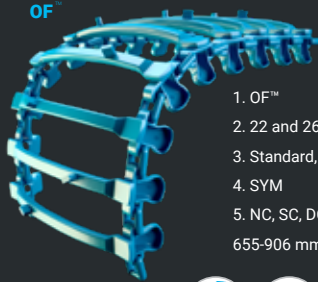

670-1220 mm width

Allround

FLOTATION

1. Cross member Profile

2. Link system

22 – 26 – 29 – 30 and Max

3. Version

Standard, Soft and Narrow

4. Position

SYM = Symmetric
ASYM = Asymmetric
OSS = One Side Short

5. Cleat

NC = No Cleat
SC = Single Cleat
DC = Double Cleat
RC = Road Cleat

EX™

- 1. EX™
- 2. 22 and 26 mm
- 3. Standard and Narrow
- 4. SYM
- 5. NC, SC, DC and RC
- 774-960 mm width

OF™

- 1. OF™
- 2. 22 and 26 mm
- 3. Standard, Narrow and Soft
- 4. SYM
- 5. NC, SC, DC and RC
- 655-906 mm width

EVO™

- 1. EVO™
- 2. 22 and 26 mm
- 3. Standard, Narrow and Soft
- 4. SYM
- 5. NC, SC, DC and RC
- 740-960 mm width

ECO™

- 1. ECO™
- 2. 22 and 26 mm
- 3. Standard, Narrow, Soft and Wide
- 4. SYM
- 5. NC, SC, DC and RC
- 615-1135 mm width

KovaX™

- 1. KovaX™
- 2. 22 and 26 mm
- 3. Standard, Narrow and Soft
- 4. SYM and OSS
- 5. NC, SC, DC and RC
- 680-950 mm width