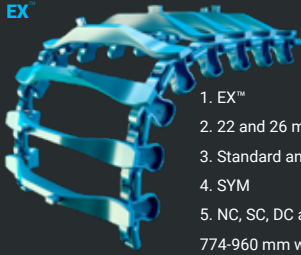

670-1220 mm width

Allround

FLOTATION

1. Cross member Profile

2. Link system

22 – 26 – 29 – 30 and Max

3. Version

Standard, Soft and Narrow

4. Position

SYM = Symmetric
ASYM = Asymmetric
OSS = One Side Short

5. Cleat

NC = No Cleat
SC = Single Cleat
DC = Double Cleat
RC = Road Cleat

EX™

- 1. EX™
- 2. 22 and 26 mm
- 3. Standard and Narrow
- 4. SYM
- 5. NC, SC, DC and RC
- 774-960 mm width

OF™

- 1. OF™
- 2. 22 and 26 mm
- 3. Standard, Narrow and Soft
- 4. SYM
- 5. NC, SC, DC and RC
- 655-906 mm width

EVO™

- 1. EVO™
- 2. 22 and 26 mm
- 3. Standard, Narrow and Soft
- 4. SYM
- 5. NC, SC, DC and RC
- 740-960 mm width

ECO™

- 1. ECO™
- 2. 22 and 26 mm
- 3. Standard, Narrow, Soft and Wide
- 4. SYM
- 5. NC, SC, DC and RC
- 615-1135 mm width

KovaX™

- 1. KovaX™
- 2. 22 and 26 mm
- 3. Standard, Narrow and Soft
- 4. SYM and OSS
- 5. NC, SC, DC and RC
- 680-950 mm width