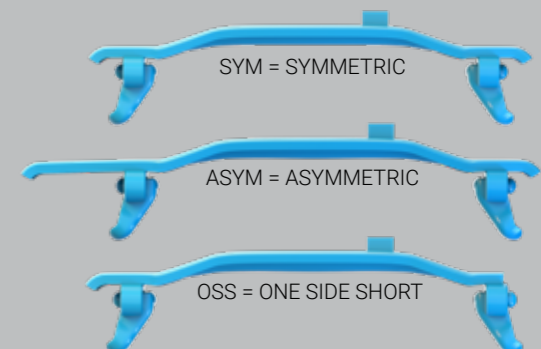

670-1220 mm width

Allround

FLOTATION

1. Cross member Profile

2. Link system

22 – 26 – 29 – 30 and Max

3. Version

Standard, Soft and Narrow

4. Position

SYM = Symmetric
ASYM = Asymmetric
OSS = One Side Short

5. Cleat

NC = No Cleat
SC = Single Cleat
DC = Double Cleat
RC = Road Cleat

EX™

- 1. EX™
- 2. 22 and 26 mm
- 3. Standard and Narrow
- 4. SYM
- 5. NC, SC, DC and RC
- 774-960 mm width

OF™

- 1. OF™
- 2. 22 and 26 mm
- 3. Standard, Narrow and Soft
- 4. SYM
- 5. NC, SC, DC and RC
- 655-906 mm width

EVO™

- 1. EVO™
- 2. 22 and 26 mm
- 3. Standard, Narrow and Soft
- 4. SYM
- 5. NC, SC, DC and RC
- 740-960 mm width