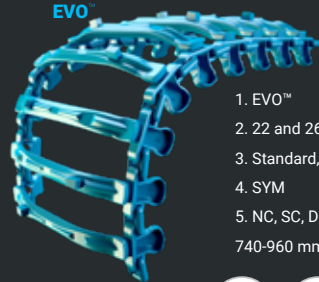

670-1220 mm width

Allround

FLOTATION

1. Cross member Profile

2. Link system

22 – 26 – 29 – 30 and Max

3. Version

Standard, Soft and Narrow

4. Position

SYM = Symmetric
ASYM = Asymmetric
OSS = One Side Short

5. Cleat

NC = No Cleat
SC = Single Cleat
DC = Double Cleat
RC = Road Cleat

EX™

- 1. EX™
- 2. 22 and 26 mm
- 3. Standard and Narrow
- 4. SYM
- 5. NC, SC, DC and RC
- 774-960 mm width

OF™

- 1. OF™
- 2. 22 and 26 mm
- 3. Standard, Narrow and Soft
- 4. SYM
- 5. NC, SC, DC and RC
- 655-906 mm width

EVO™

- 1. EVO™
- 2. 22 and 26 mm
- 3. Standard, Narrow and Soft
- 4. SYM
- 5. NC, SC, DC and RC
- 740-960 mm width

ECO™

- 1. ECO™
- 2. 22 and 26 mm
- 3. Standard, Narrow, Soft and Wide
- 4. SYM
- 5. NC, SC, DC and RC
- 615-1135 mm width

KovaX™

- 1. KovaX™
- 2. 22 and 26 mm
- 3. Standard, Narrow and Soft
- 4. SYM and OSS
- 5. NC, SC, DC and RC
- 680-950 mm width